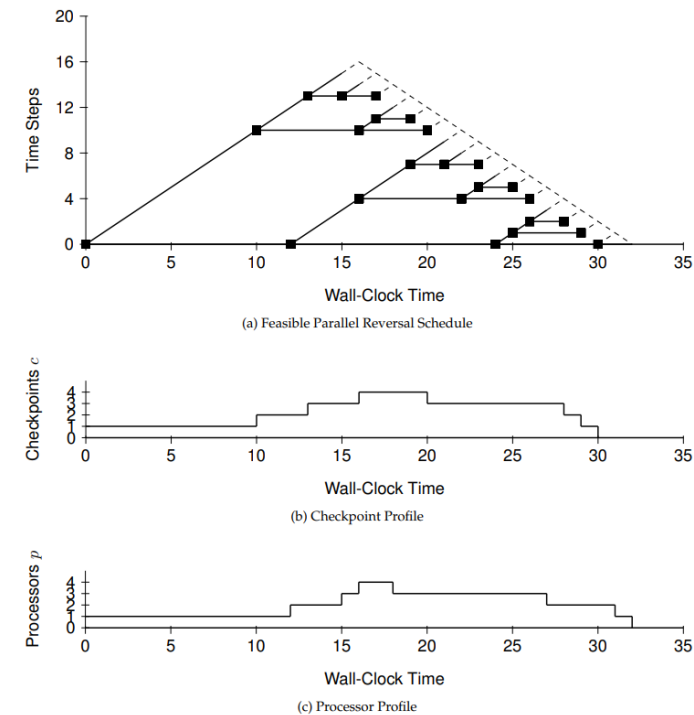

Our research group focuses on solving complex and large-scale numerical simulations by applying AD together with HPC

(a) Graph taken from Figure 2.10b

(b) Graph after front-elimination of (3,4)

(a) Feasible Parallel Reversal Schedule